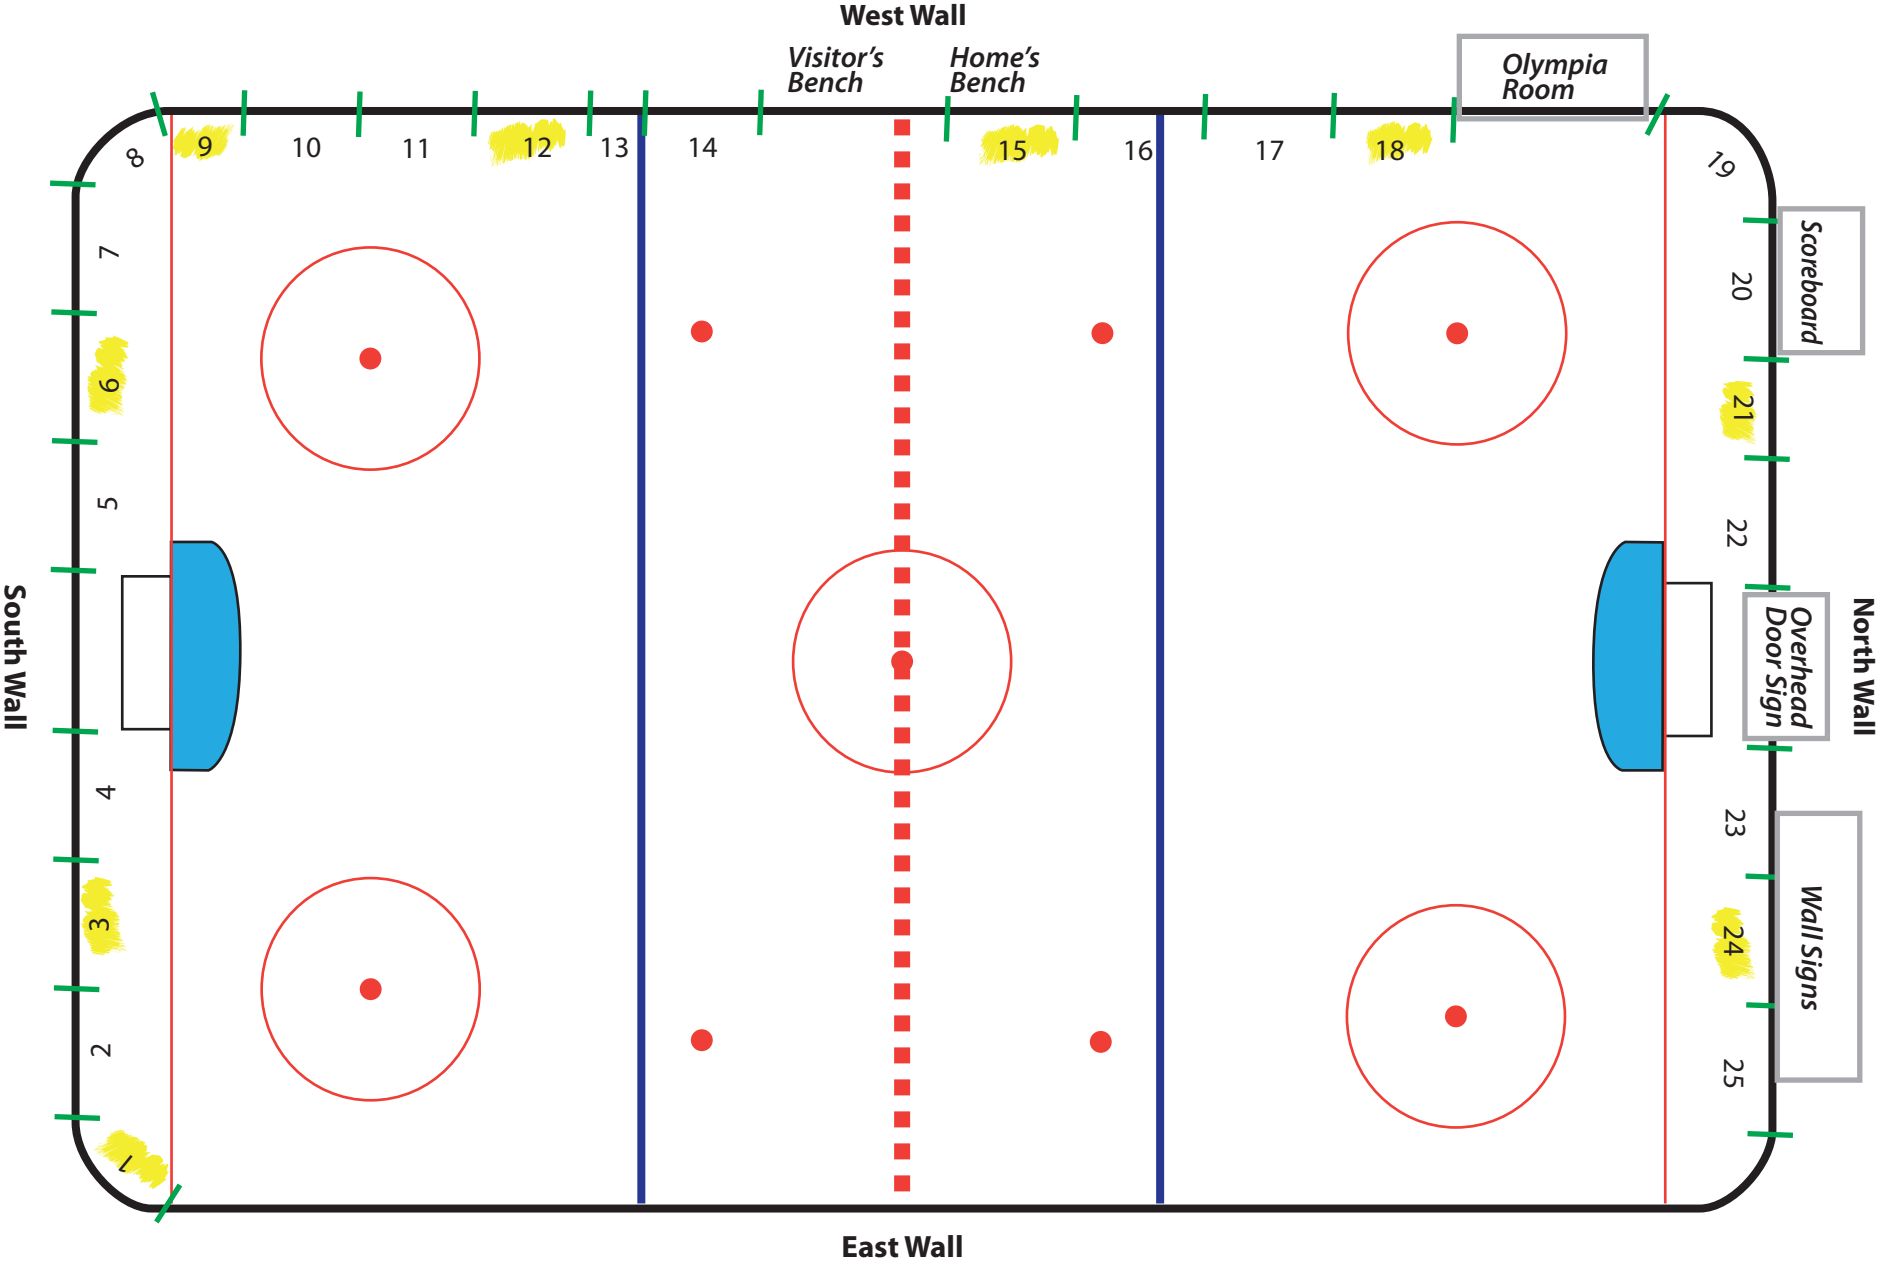

# Oro-Medonte Community Arena

All rink boards are 84"wide x 29.5"high with the exception of #13, 15, 16 & 21 which are 72"wide x 29.5"high

9 - Chamber Rink Board Locations: #1, 3, 6, 9, 12, 15, 18, 21, 24